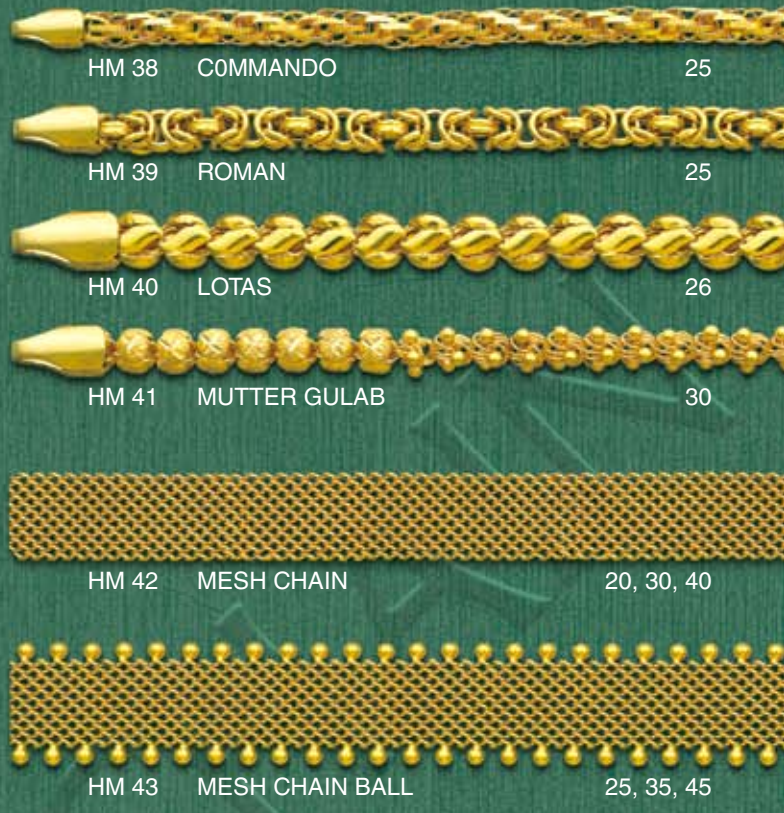

HANDMADE CHAINS

HOLLOW ROMAN CHAINS